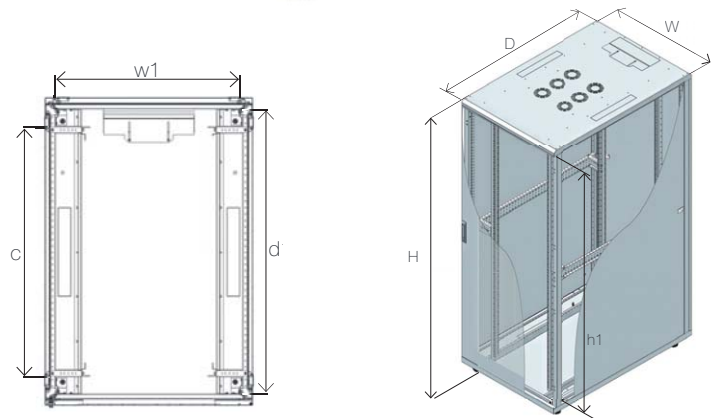

Technical Features

Color: Black (RAL9005)

Delivery Options: Assembled

Maximum Static Load: Up to 3000 lbs.

Finish: Frame, doors, side panels, top and bottom panels-electrostatic powder coat

19" mounting rails-zinc plated

Standard Configuration Includes

- Perforated front and rear doors with free-air-ratio of 67%
- Single door for front of rack; split door for back
- Front and rear doors with swinghandle door access
- Top panel includes 3 cable entry and fan cut-outs
- 2 pairs of depth-adjustable heavy-duty 19" mounting rails with numbered U positions
- 4 adjustable levelers
- Removable bottom panel
- Ganging hardware

Options

- Caster Kit
- 47U Rack Size
- Universal Vertical PDU Mount Bracket
- Cable Trays
- 80% Perforation
- Order with zero, one or two solid side panels based on your requirements

For illustration purposes, rack shown in light gray. Cloud Rack fully configured.

Standard Configuration Models

Height U	Outer Width (W) mm	Outer Depth (D) mm	Outer Height (H) mm	19" Rails Adjustable Depth Range (c) mm
42U	600	1100	2033	123-873
42U	600	1200	2033	123-973
42U	800	1100	2033	123-873
42U	800	1200	2033	123-973